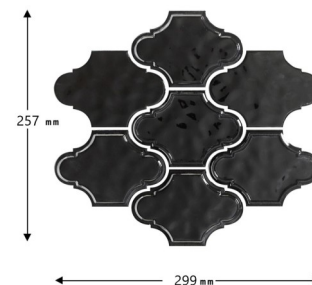

Applications

	Interior			Exterior	
	Residential	Light Commercial	Commercial	Residential	Commercial
Floors / Patios					
Walls / Backsplashes	✓	✓	✓		
Countertops					
Pool Lining					

Notes

Since there are variations in all fired ceramic products, the tile and trim supplied for your particular installation may vary from these images. Final selection should be made from actual tiles and trim and not from tiles and trim imagery. Manufactured in accordance with ANSI A137.1 standards.