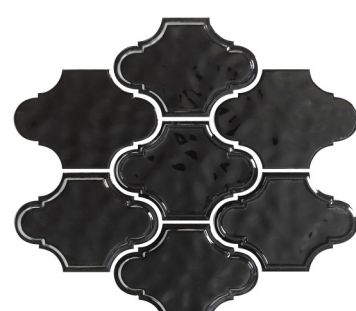

Arabesque

Logique Glazed Wall Mosaics

www.valleyviewceramicslsp.com

9999471700 WHITE

9999471704 MIST

9999471703 TAUPE

9999471702 LIGHT GRAY

9999471701 DARK GRAY

9999471699 BLACK

Installation

| Thickness | Grout Joint Recommendation | Sheet Size | Backing | Shade Variation |
|-------------|----------------------------|---------------|---------|-----------------|
| 5/16" (8mm) | 1/8" | 257mm x 299mm | Mesh | V1 |