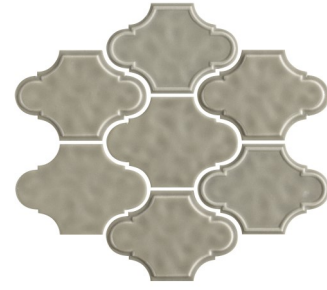

Arabesque

Logique Glazed Wall Mosaics

www.valleyviewceramicslsp.com

9999471700 WHITE

9999471704 MIST

9999471703 TAUPE

9999471702 LIGHT GRAY

9999471701 DARK GRAY

9999471699 BLACK

Installation

| Thickness | Grout Joint Recommendation | Sheet Size | Backing | Shade Variation |
|-------------|----------------------------|---------------|---------|-----------------|
| 5/16" (8mm) | 1/8" | 257mm x 299mm | Mesh | V1 |