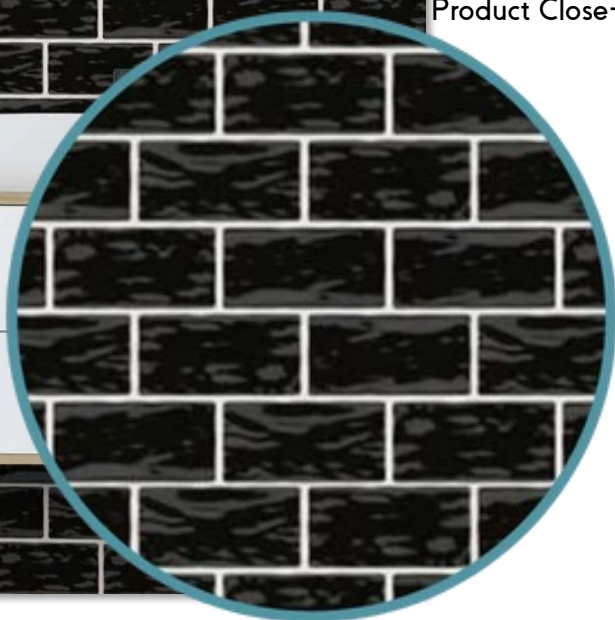

Bone Gloss

Light Gray Gloss

Dark Gray Gloss

Black Gloss

Wall Tile

Glazed Ceramic Wall Tile

Product Close-Up

SIZE	Pcs/Ctn	SqF/Ctn	SQM/Ctn	Lbs/Ctn	Ctn/Plt	SqF/Plt	SqM/Plt	Lbs/Plt
3" x 6"	88	10.9	1.0145	30.25	48	523.2	47.31	3,036
4" x 16"	25	10.76	1	33.47	70	753.2	70	2,343
Bead 1"x 6"	240	-	-	-	-	-	-	-

SPECIFICATIONS	
Material	Ceramic
Grout Joint	1/8"
Shade Variation	Low
Finish	Glossy
Thickness	9 mm
Residential	Wall
Commercial	Wall