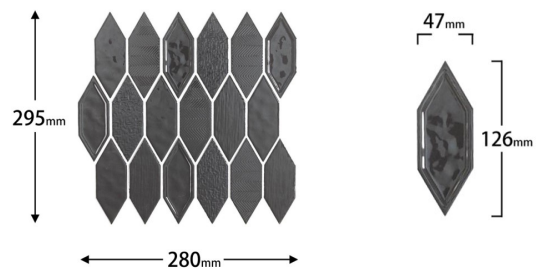

Pickets

Logique Glazed Wall Mosaics

www.valleyviewceramicslsp.com

9999471718 WHITE

9999471722 MIST

9999471721 TAUPE

9999471720 LIGHT GRAY

9999471719 DARK GRAY

9999471717 BLACK

Installation

Thickness	Grout Joint Recommendation	Sheet Size	Backing	Shade Variation
5/16" (8mm)	1/8"	280mm x 295mm	Mesh	V1

Test Results

Product Performance	ISO #	Results
Water Absorption	ISO 10545-3	<18%
Stain Resistance	ISO 10545-14	Class 5
Household Chemical Resistance	ISO 10545-13	Resistant
Frost Resistant	ISO 10545-12	No