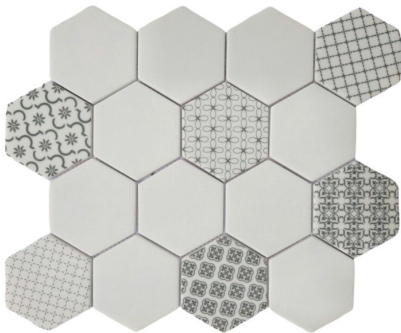

Recycled Glass

Lantern White
9999DH474302

Lantern Carrara
9999DH474303

Lantern Grey Pattern
9999DH474304

Lantern Blue Pattern
9999DH474305

1" Penny Round Carrara
9999DH474312

1" x 4" Staggered Carrara
9999DH474313

2" Hex 3D Carrara
9999DH474310

2" Hex 3D White
9999DH474311

3" Hex Grey Pattern
9999DH474306

3" Hex White
9999DH474307

3" Hex Blue Pattern
9999DH474308

3" Hex Carrara
9999DH474309

Recommended Grout Joint - 1/8"
Shade Variation - Moderate V3

SIZE	SF/Sheet	SF/BX	PCS / BX	LBS / BX	SF / PL	LBS / PI	BOX / PL	INTERIOR	
								Wall	Floor
Lantern	0.94	10.34	11	27	744.48	2,023	72	X	
Penny Round	0.98	10.78	11	27.5	776.16	2,050	72	X	
1" x 4" Staggered	1.03	11.33	11	28.5	815.76	2,129	72	X	
2" - 3D Hexagon	1.12	12.32	11	44	443.52	1,719	36	X	
3" Hexagon	0.83	9.13	11	26.5	657.36	2,004	72	X	

Lantern Blue Pattern CLOSE-UP