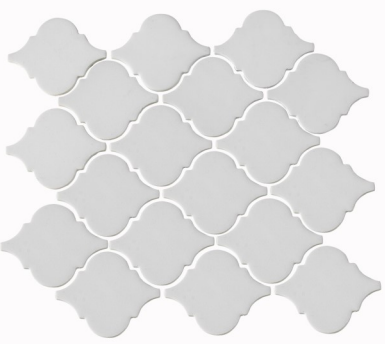

Recycled Glass

Lantern White
9999DH474302

Lantern Carrara
9999DH474303

Lantern Grey Pattern
9999DH474304

Lantern Blue Pattern
9999DH474305

1" Penny Round Carrara
9999DH474312

1" x 4" Staggered Carrara
9999DH474313

2" Hex 3D Carrara
9999DH474310

2" Hex 3D White
9999DH474311

3" Hex Grey Pattern
9999DH474306

3" Hex White
9999DH474307

3" Hex Blue Pattern
9999DH474308

3" Hex Carrara
9999DH474309

Recommended Grout Joint - 1/8"
Shade Variation - Moderate V3

SIZE	SF/Sheet	SF/BX	PCS / BX	LBS / BX	SF / PL	LBS / PI	BOX / PL	INTERIOR	
								Wall	Floor
Lantern	0.94	10.34	11	27	744.48	2,023	72	X	
Penny Round	0.98	10.78	11	27.5	776.16	2,050	72	X	
1" x 4" Staggered	1.03	11.33	11	28.5	815.76	2,129	72	X	
2" - 3D Hexagon	1.12	12.32	11	44	443.52	1,719	36	X	
3" Hexagon	0.83	9.13	11	26.5	657.36	2,004	72	X	

Lantern Blue Pattern CLOSE-UP