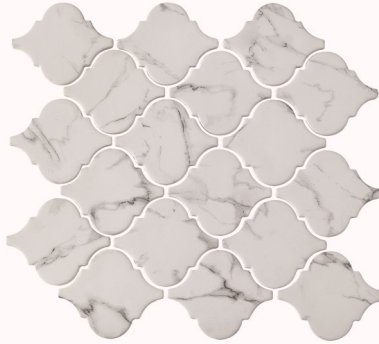

Recycled Glass

Lantern White
9999DH474302

Lantern Carrara
9999DH474303

Lantern Grey Pattern
9999DH474304

Lantern Blue Pattern
9999DH474305

1" Penny Round Carrara
9999DH474312

1" x 4" Staggered Carrara
9999DH474313

2" Hex 3D Carrara
9999DH474310

2" Hex 3D White
9999DH474311

3" Hex Grey Pattern
9999DH474306

3" Hex White
9999DH474307

3" Hex Blue Pattern
9999DH474308

3" Hex Carrara
9999DH474309

Recommended Grout Joint - 1/8"
Shade Variation - Moderate V3

Lantern Blue Pattern CLOSE-UP