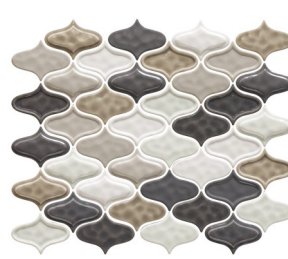

# Lantern

Logique Glazed Wall Mosaics

www.valleyviewceramicslsp.com

9999471736 WHITE

9999471740 MIST

9999471739 TAUPE

9999471738 LIGHT GRAY

9999471737 DARK GRAY

9999471735 BLACK

9999471741 BLACK/WHITE

9999471743 WARM BLEND

9999471742 COOL BLEND

## Installation

Thickness	Grout Joint Recommendation	Sheet Size	Backing	Shade Variation
5/16" (8mm)	1/8"	275mm x 329mm	Mesh	V1, V4 Blends