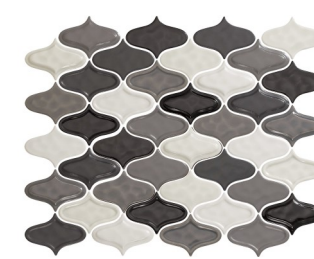

# Lantern

Logique Glazed Wall Mosaics

www.valleyviewceramicslsp.com

9999471736 WHITE

9999471740 MIST

9999471739 TAUPE

9999471738 LIGHT GRAY

9999471737 DARK GRAY

9999471735 BLACK

9999471741 BLACK/WHITE

9999471743 WARM BLEND

9999471742 COOL BLEND

## Installation

Thickness	Grout Joint Recommendation	Sheet Size	Backing	Shade Variation
5/16" (8mm)	1/8"	275mm x 329mm	Mesh	V1, V4 Blends