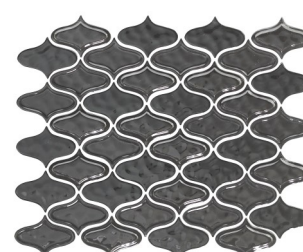

# Lantern

Logique Glazed Wall Mosaics

www.valleyviewceramicslsp.com

9999471736 WHITE

9999471740 MIST

9999471739 TAUPE

9999471738 LIGHT GRAY

9999471737 DARK GRAY

9999471735 BLACK

9999471741 BLACK/WHITE

9999471743 WARM BLEND

9999471742 COOL BLEND

## Installation

Thickness	Grout Joint Recommendation	Sheet Size	Backing	Shade Variation
5/16" (8mm)	1/8"	275mm x 329mm	Mesh	V1, V4 Blends