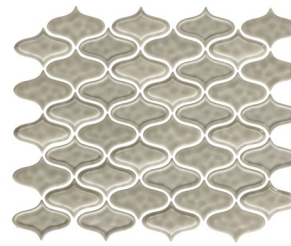

# Lantern

Logique Glazed Wall Mosaics

www.valleyviewceramicslsp.com

9999471736 WHITE

9999471740 MIST

9999471739 TAUPE

9999471738 LIGHT GRAY

9999471737 DARK GRAY

9999471735 BLACK

9999471741 BLACK/WHITE

9999471743 WARM BLEND

9999471742 COOL BLEND

## Installation

Thickness	Grout Joint Recommendation	Sheet Size	Backing	Shade Variation
5/16" (8mm)	1/8"	275mm x 329mm	Mesh	V1, V4 Blends