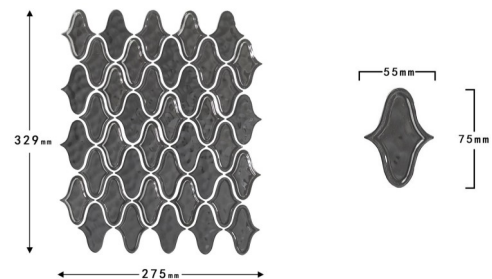

Applications

Applications	Interior			Exterior	
	Residential	Light Commercial	Commercial	Residential	Commercial
Floors / Patios					
Walls / Backsplashes	✓	✓	✓		
Countertops					
Pool Lining					

Notes

Since there are variations in all fired ceramic products, the tile and trim supplied for your particular installation may vary from these images. Final selection should be made from actual tiles and trim and not from tiles and trim imagery. Manufactured in accordance with ANSI A137.1 standards.