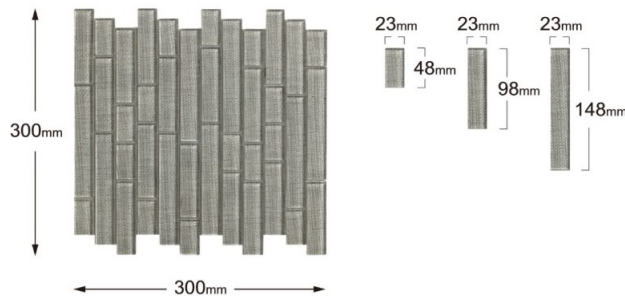

Jute

Fabric Backed Glass Mosaics

www.valleyviewmosaicslsp.com

9999471753 LUMIERE

999471752 BEIGE

9999471751 GRIS

9999471754 BLEU

9999471750 NOIR

Installation

Thickness	Grout Joint Recommendation	Sheet Size	Backing	Shade Variation
5/16" (8mm)	1/8"	300mm x 300mm	Mesh	V2

Applications

	Interior			Exterior	
	Residential	Light Commercial	Commercial	Residential	Commercial
Floors / Patios					
Walls / Backsplashes	✓	✓	✓		
Countertops					
Pool Lining					