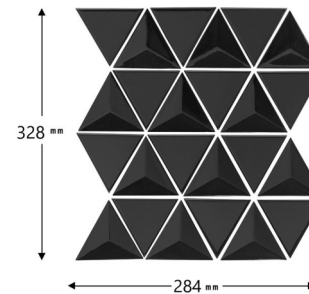

Geometrica

Logique Glazed Wall Mosaics

GEO-03G White

GEO-10G Mist

GEO-09G Taupe

GEO-06G Light Grey

GEO-04G Dark Grey

GEO-02G Black

Installation

Thickness	Grout Joint Recommendation	Sheet Size	Backing	Shade Variation
5/16" (8mm)	1/8"	284mm x 328mm	Mesh	V1

Test Results

Product Performance	ISO #	Results
Water Absorption	ISO 10545-3	<18%
Stain Resistance	ISO 10545-14	Class 5
Household Chemical Resistance	ISO 10545-13	Resistant
Frost Resistant	ISO 10545-12	No