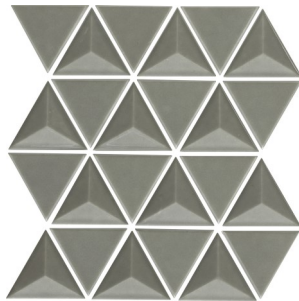

Geometrica

Logique Glazed Wall Mosaics

GEO-03G White

GEO-10G Mist

GEO-09G Taupe

GEO-06G Light Grey

GEO-04G Dark Grey

GEO-02G Black

Installation

Thickness	Grout Joint Recommendation	Sheet Size	Backing	Shade Variation
5/16" (8mm)	1/8"	284mm x 328mm	Mesh	V1

Test Results

Product Performance	ISO #	Results
Water Absorption	ISO 10545-3	<18%
Stain Resistance	ISO 10545-14	Class 5
Household Chemical Resistance	ISO 10545-13	Resistant
Frost Resistant	ISO 10545-12	No