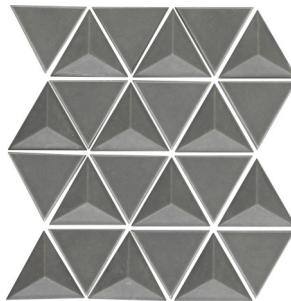

Geometrica

Logique Glazed Wall Mosaics

GEO-03G White

GEO-10G Mist

GEO-09G Taupe

GEO-06G Light Grey

GEO-04G Dark Grey

GEO-02G Black

Installation

Thickness	Grout Joint Recommendation	Sheet Size	Backing	Shade Variation
5/16" (8mm)	1/8"	284mm x 328mm	Mesh	V1

Test Results

Product Performance	ISO #	Results
Water Absorption	ISO 10545-3	<18%
Stain Resistance	ISO 10545-14	Class 5
Household Chemical Resistance	ISO 10545-13	Resistant
Frost Resistant	ISO 10545-12	No