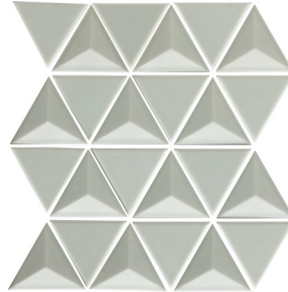

Geometrica

Logique Glazed Wall Mosaics

GEO-03G White

GEO-10G Mist

GEO-09G Taupe

GEO-06G Light Grey

GEO-04G Dark Grey

GEO-02G Black

Installation

Thickness	Grout Joint Recommendation	Sheet Size	Backing	Shade Variation
5/16" (8mm)	1/8"	284mm x 328mm	Mesh	V1

Test Results

Product Performance	ISO #	Results
Water Absorption	ISO 10545-3	<18%
Stain Resistance	ISO 10545-14	Class 5
Household Chemical Resistance	ISO 10545-13	Resistant
Frost Resistant	ISO 10545-12	No