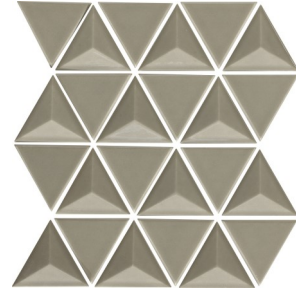

Geometrica

Logique Glazed Wall Mosaics

GEO-03G White

GEO-10G Mist

GEO-09G Taupe

GEO-06G Light Grey

GEO-04G Dark Grey

GEO-02G Black

Installation

Thickness	Grout Joint Recommendation	Sheet Size	Backing	Shade Variation
5/16" (8mm)	1/8"	284mm x 328mm	Mesh	V1

Test Results

Product Performance	ISO #	Results
Water Absorption	ISO 10545-3	<18%
Stain Resistance	ISO 10545-14	Class 5
Household Chemical Resistance	ISO 10545-13	Resistant
Frost Resistant	ISO 10545-12	No