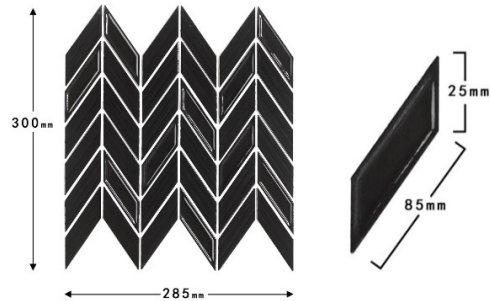

Fletching

Logique Glazed Wall Mosaics

9999471724 WHITE

9999471727 MIST

9999471727 TAUPE

9999471726 LIGHT GRAY

999471725 DARK GRAY

999471723 BLACK

Installation

Thickness	Grout Joint Recommendation	Sheet Size	Backing	Shade Variation
5/16" (8mm)	1/8"	285mm x 300mm	Mesh	V1

Test Results

Product Performance	ISO #	Results
Water Absorption	ISO 10545-3	<18%
Stain Resistance	ISO 10545-14	Class 5
Household Chemical Resistance	ISO 10545-13	Resistant
Frost Resistant	ISO 10545-12	No