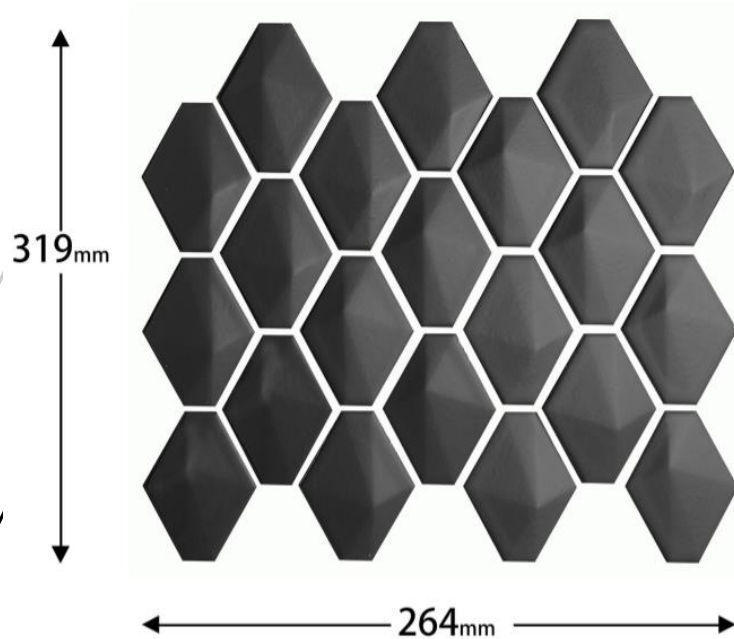

Diamondback

DIA-03 WHITE

DIA-10 MIST

DIA-09 TAUPE

DIA-06 LIGHT GRAY

DIA-04 DARK GRAY

DIA-02 BLACK

Diamondback

Diamondback

- Gloss finish
- 1 surface finish randomly placed per sheet
- Available in six stocking colors
- Mesh mounted
- 2.7" x 3.3" hex chip size