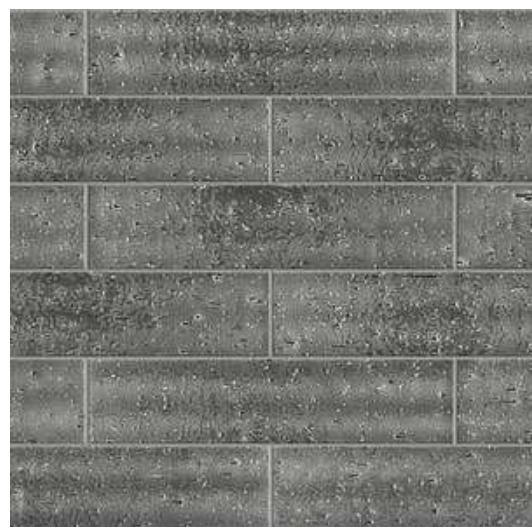

BRICK WALL TILE

2" x 9" GLAZED BRICK WALL TILE

Valley View
ceramics

BLEU MATTE 20M

DARK GREY GLOSS O4

LIGHT GREY GLOSS O6

GLOSS COLORS

White O2

Light Grey O6

Dark Grey O4

BRICK WALL TILE

2" x 9" GLAZED BRICK WALL TILE

Mist 10

Taupe O9

Black O2

MATTE COLORS

BRICK WALL TILE

2" x 9" GLAZED BRICK WALL TILE

White 13M

Light Grey 17M

Tan 14M

Mid Grey 18M

Almond 15M

Seafoam 19M