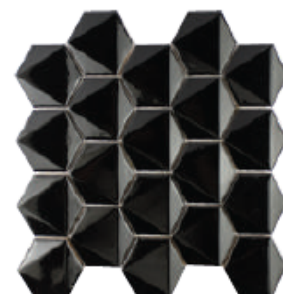

3D Hex

Glazed Wall Mosaics

3D HEX-03G White

3D HEX-10G Mist

3D HEX-09G Taupe

3D HEX-06G Light Grey

3D HEX-04G Dark Grey

3D HEX-02G Black

Installation

Thickness	Grout Joint Recommendation	Sheet Size	Backing	Shade Variation
5/16" (8mm)	1/8"	328mm x 284mm	Mesh	V1

Test Results

Product Performance	ISO #	Results
Water Absorption	ISO 10545-3	<18%
Stain Resistance	ISO 10545-14	Class 5
Household Chemical Resistance	ISO 10545-13	Resistant
Frost Resistant	ISO 10545-12	No